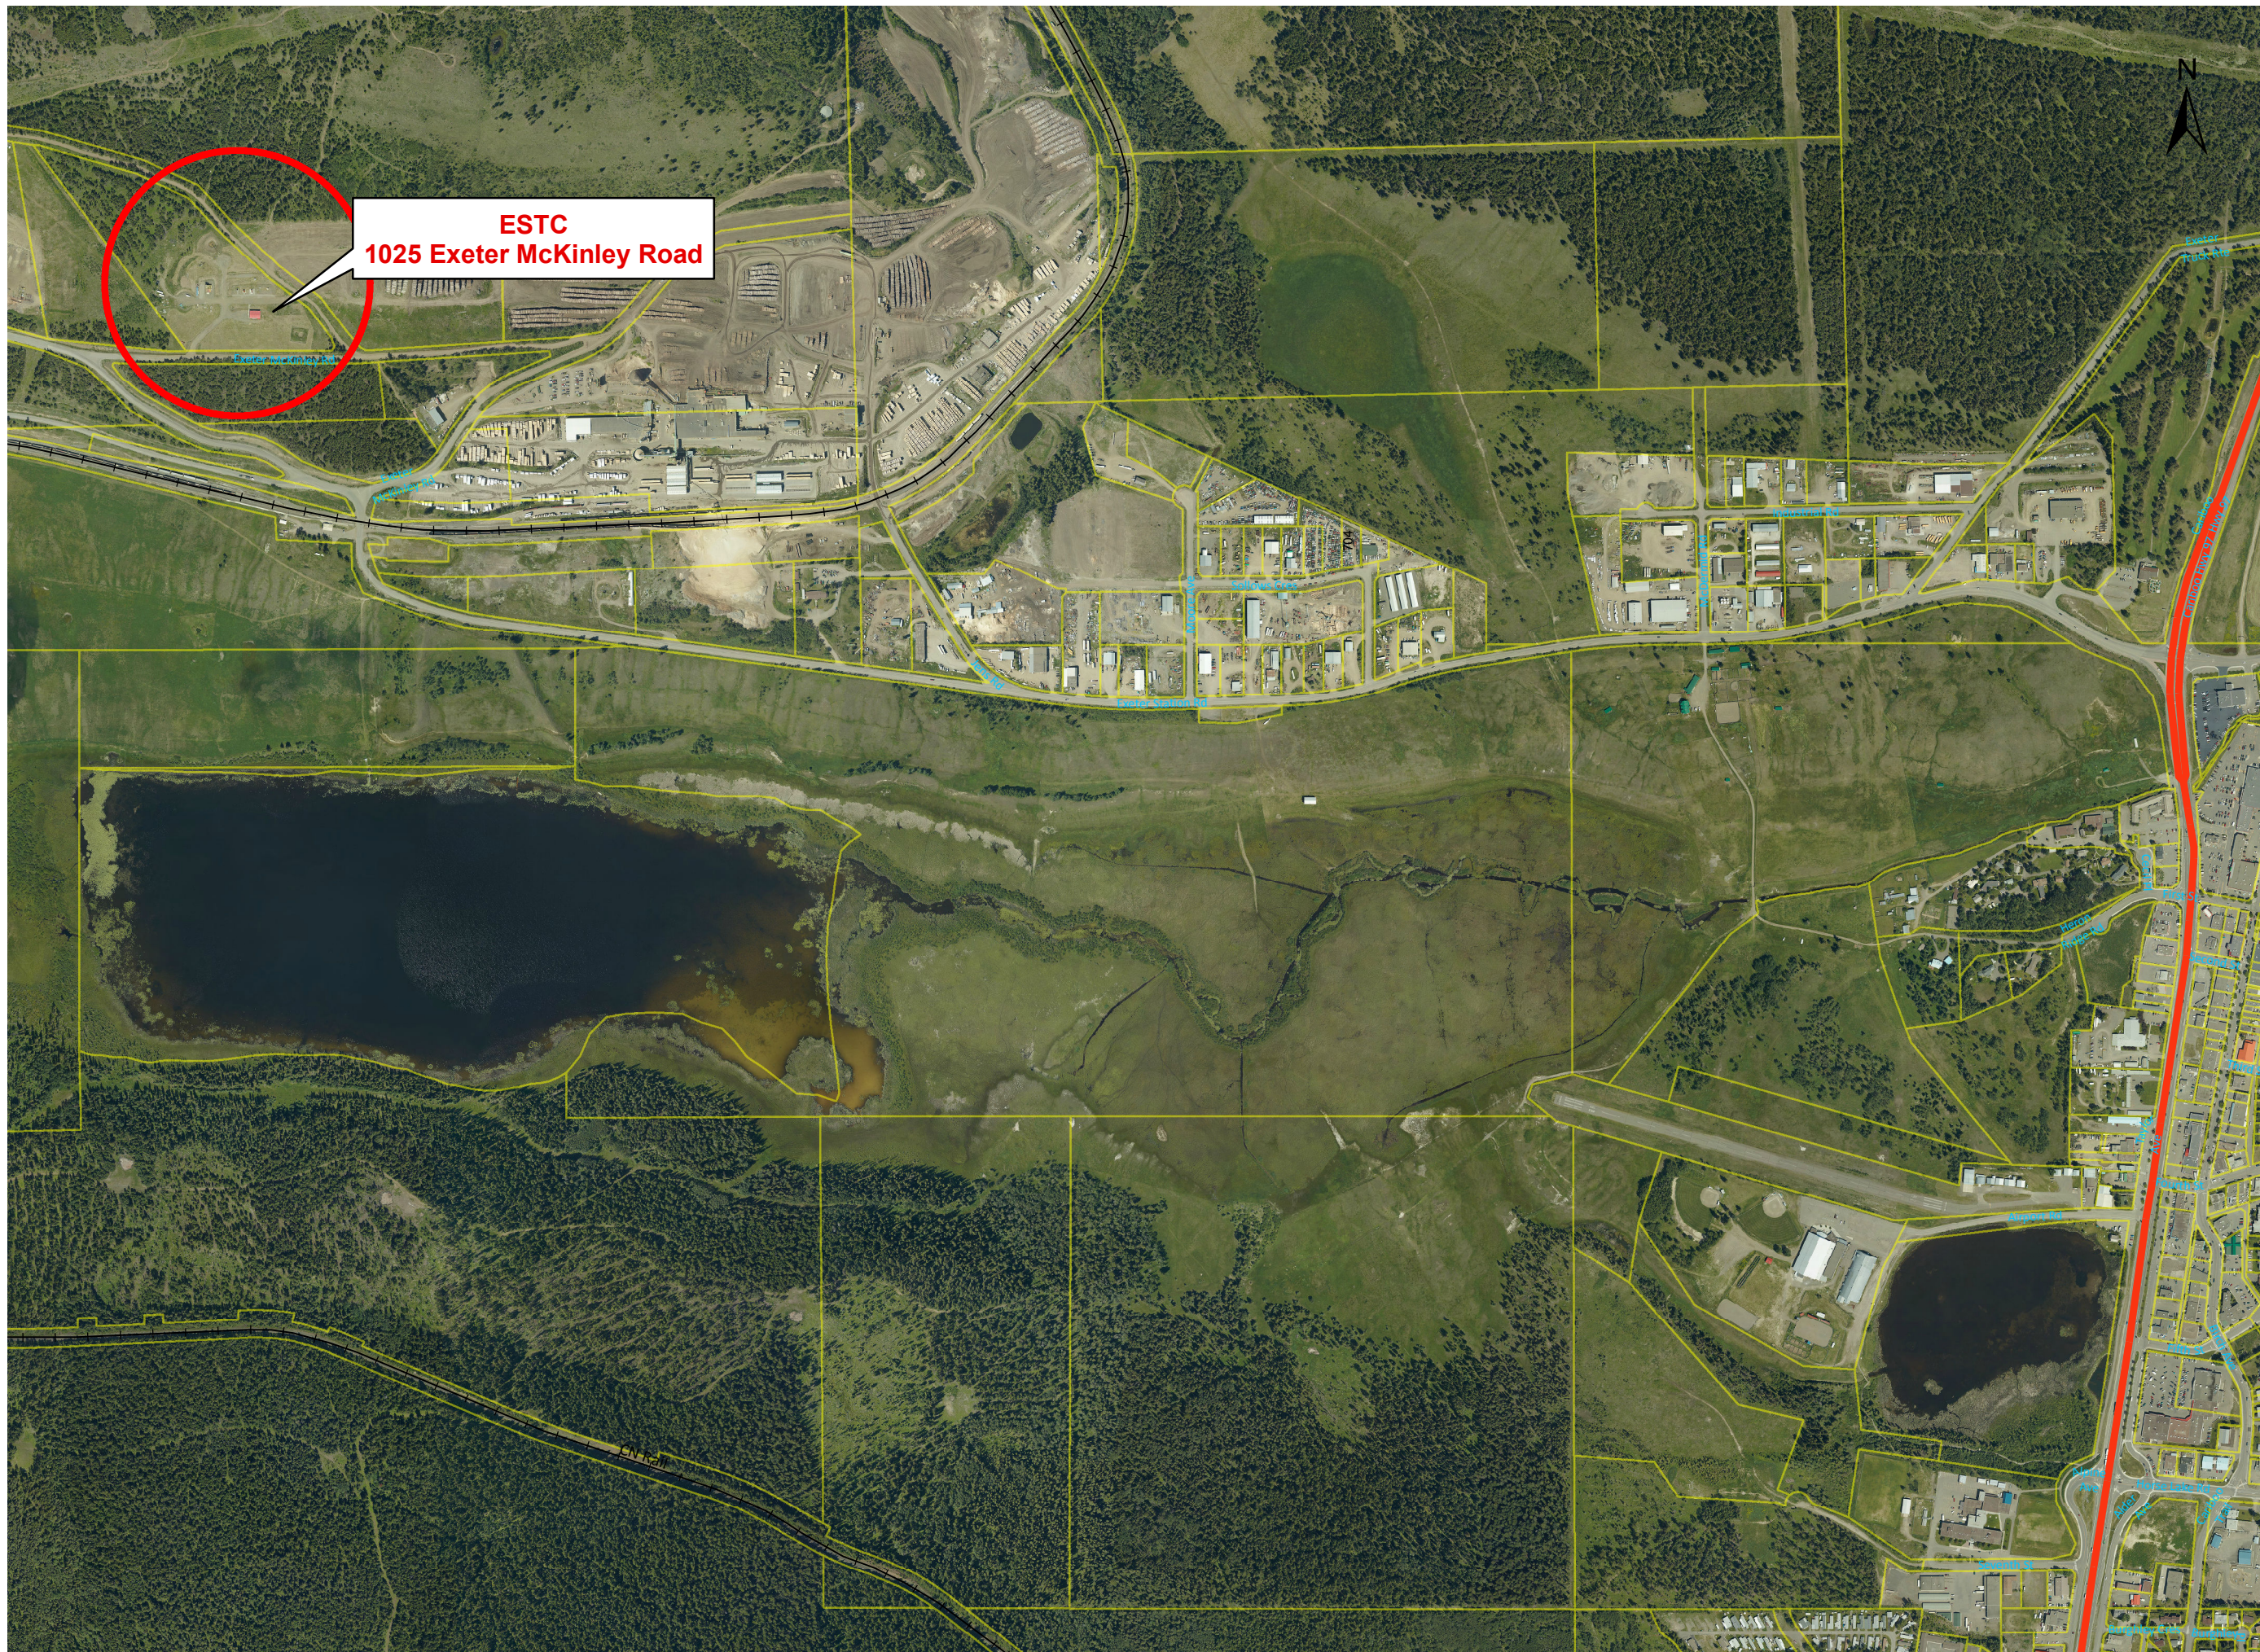

-  Cariboo Hwy 97
-  CN Rail
-  DOHM Parcels

Emergency  
Services  
Training Centre

0 0.05 0.1 0.2  
Km

Date: January 2014

**ESTC**  
**1025 Exeter McKinley Road**